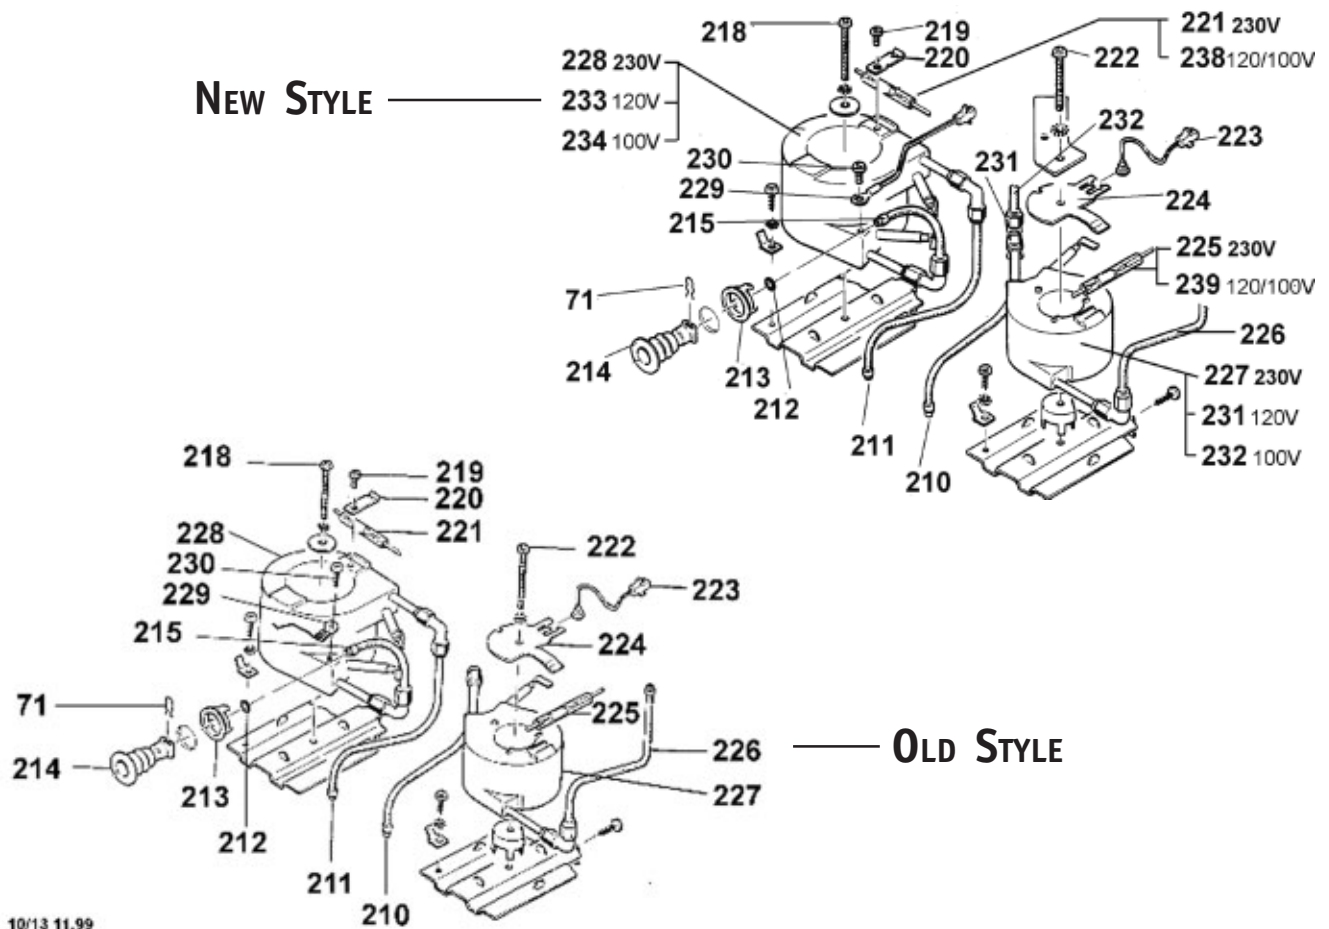

THERMAL BLOCK

10/13 11.99

Pos. #	Description	Part number	Pos. #	Description	Part number
71	Clamp	315066	229	Sensor thermoblock complete	315172
210	Teflon hose 4x2.5x160mm	315155	230	Fillister head screw M5x8	315173
211	Teflon hose 4x2.5x180mm	315156	231	Thermoblock 120V/1200W	315355
212	O-ring epdm 3.4x1.9 70 shore a	315157	232	Thermoblock 100V/1200W	315366
213	Coupler support black	315158	233	Thermoblock 120V/1200W	315356
214	Flange black	315159	234	Thermoblock 100V/1200W	315367
215	Teflon hose 4x2.5x115mm	315160	238	Fused-cord 184°C 120V brown UL	315359
218	Taptite screw M4x40	315161	239	Fused-cord 210°C 120V red UL	315360
219	Screw M4x8	315162			
220	Fuse clamp	315163			
221	Fused-cord 184°C brown	315164			
222	Screw M4x50	315165			
223	Omega sensor complete (Siemens)	315166			
224	Clamp to thermoblock head	315167			
225	Fused-cord 216°C red	315168			
226	Teflon hose 4x2.5x270mm	315169			
227	Thermoblock 2000 230V/1200W	315170			
228	Thermoblock 230V/1200W ass.	315171			

VALVE ASSEMBLY

OLD STYLE

<u>Position</u>	<u>Description</u>	<u>Part Number</u>
37	Fillister head screw	315036
71	Clamp	315066
141	Silicone hose 3 x 1.5 x 360mm	315126
180	Condensation tray	315139
181	Silicone hose 5 x 2 x 150mm	315140
182	Magnetic valve	315141
183	Teflon hose 4 x 2 x 37mm	315142
184	Teflon hose 4 x 2 x 130mm	315143
185	Teflon hose 4 x 2 x 100mm	315144
186	O-ring, silicone	315145
187	Sensor housing	315146
188	Magnetic valve	315147
226	Teflon hose 4 x 2.5 x 270mm	315169