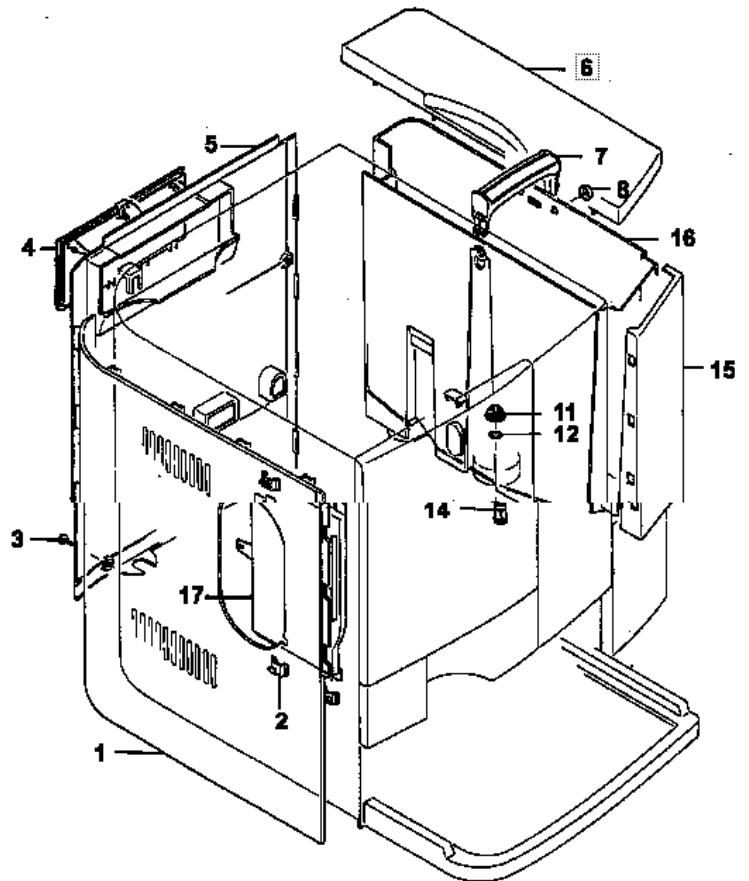

STRUCTURAL PARTS-OUTER

Pos#	Description	Part number
2	Hinged cover guide	315008
3	Oval screw 3x16	315009
4	Lid blue	315010
5	Back black	315011
6	Tank lid big blue	315012
7	Watertank handle black	315013
8	Cover handle black	315014
11	Water filter white	315017
12	O-ring nbr 6.02x2.62	315018
13	Tank valve pressure spring	315019
14	Valve body	315020
15	Shield blue	315021
16	Watertank big assembled	315022