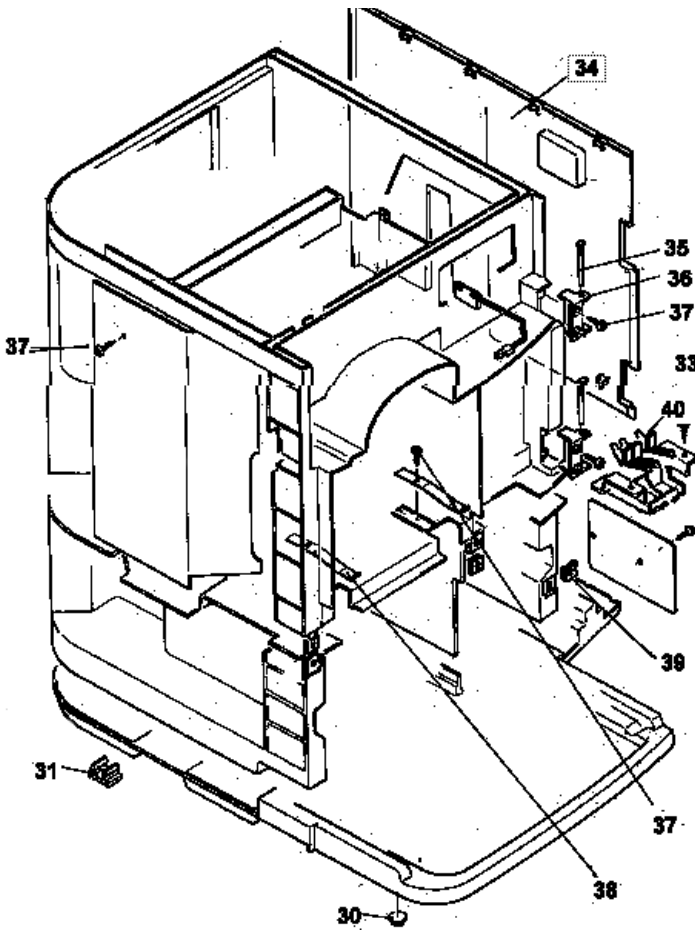

VALVE ASSEMBLY

OLD STYLE

<u>Position</u>	<u>Description</u>	<u>Part Number</u>
37	Fillister head screw	315036
71	Clamp	315066
141	Silicone hose 3 x 1.5 x 360mm	315126
180	Condensation tray	315139
181	Silicone hose 5 x 2 x 150mm	315140
182	Magnetic valve	315141
183	Teflon hose 4 x 2 x 37mm	315142
184	Teflon hose 4 x 2 x 130mm	315143
185	Teflon hose 4 x 2 x 100mm	315144
186	O-ring, silicone	315145
187	Sensor housing	315146
188	Magnetic valve	315147
226	Teflon hose 4 x 2.5 x 270mm	315169

11/13 11.99

NEW STYLE

<u>Position</u>	<u>Description</u>	<u>Part number</u>
37	Fillister head screw	315038
71	Clamp	315066
141	Silicone hose 3x1.5x360mm	315126
180	Condens tray	315139
181	Silicone hose 5x2x150mm	315140
182	Magnetic valve	315141
183	Teflon hose 4x2x37mm	315142
184	Teflon hose 4x2x130mm	315143
185	Teflon hose 4x2x100mm	315144
186	O-ring silicon 3.4x1.9 70sh re	315145
187	Sensor housing	315146
188	Magnetic valve	315147
226	Teflon hose 4x2.5x270mm	315169

STRUCTURAL PARTS-INNER

Pos#	Description	Part number
30	Elastic pad d=4.75x15.9 black	315031
31	Foot	315032
32	Protective wall brew unit	315033
33	Reed sensor with cord 100mm	315034
34	Right side section blue	315035
35	Joint spindle	315036
36	Hinge black	315037
37	Fillister head screw	315038
38	Spring 72x10x0.8mm	315039
39	Spring nut 2.9	315040
40	Detection spring support	315041