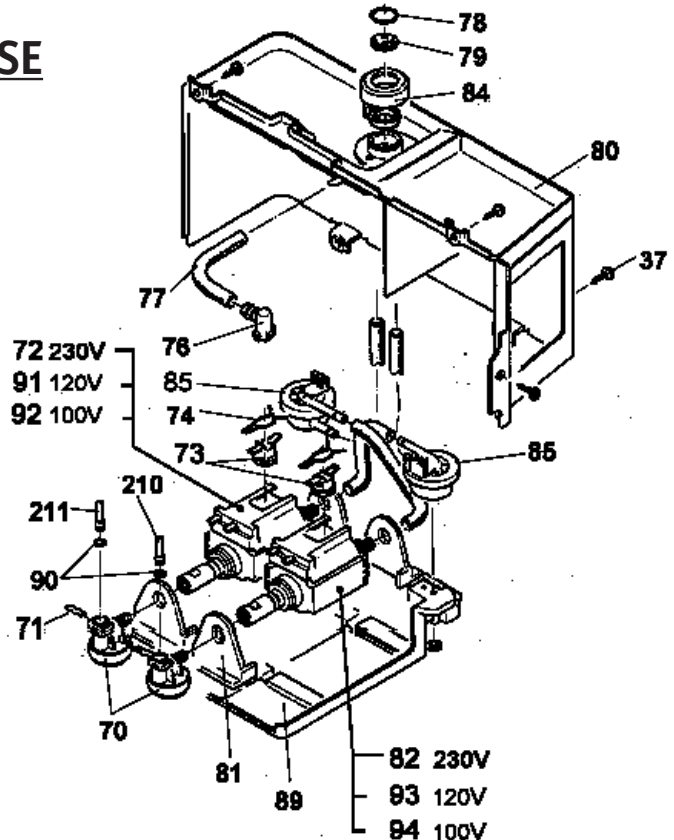

STRUCTURAL PARTS-INNER

Pos#	Description	Part number
30	Elastic pad d=4.75x15.9 black	315031
31	Foot	315032
32	Protective wall brew unit	315033
33	Reed sensor with cord 100mm	315034
34	Right side section blue	315035
35	Joint spindle	315036
36	Hinge black	315037
37	Fillister head screw	315038
38	Spring 72x10x0.8mm	315039
39	Spring nut 2.9	315040
40	Detection spring support	315041

STRUCTURAL PARTS-OUTER

Pos#	Description	Part number
2	Hinged cover guide	315008
3	Oval screw 3x16	315009
4	Lid blue	315010
5	Back black	315011
6	Tank lid big blue	315012
7	Watertank handle black	315013
8	Cover handle black	315014
11	Water filter white	315017
12	O-ring nbr 6.02x2.62	315018
13	Tank valve pressure spring	315019
14	Valve body	315020
15	Shield blue	315021
16	Watertank big assembled	315022

BEAN CONTAINER

Pos. #	Description	Part number
3	Oval screw 3x16	31509
45	Bean container bolt black	315042
46	Regulating wheel black	315043
47	Bean container push button	315044
48	Bean container seal	315045
49	Bean container 250gr	315046
50	Bean container lid black	315047
51	Cover cap black	315048
52	Bottom transparent	315049
53	Funnel	315050
54	Taptite screw 3.5x12 Inox	315051
55	Cup support	315052
56	Shield blue	315053
57	Bean container 250gr ass.	315054
58	Pt-screw nom dia 35x10 torx t1	315055
2056	Shield black	315308
3056	Shield grey	315281