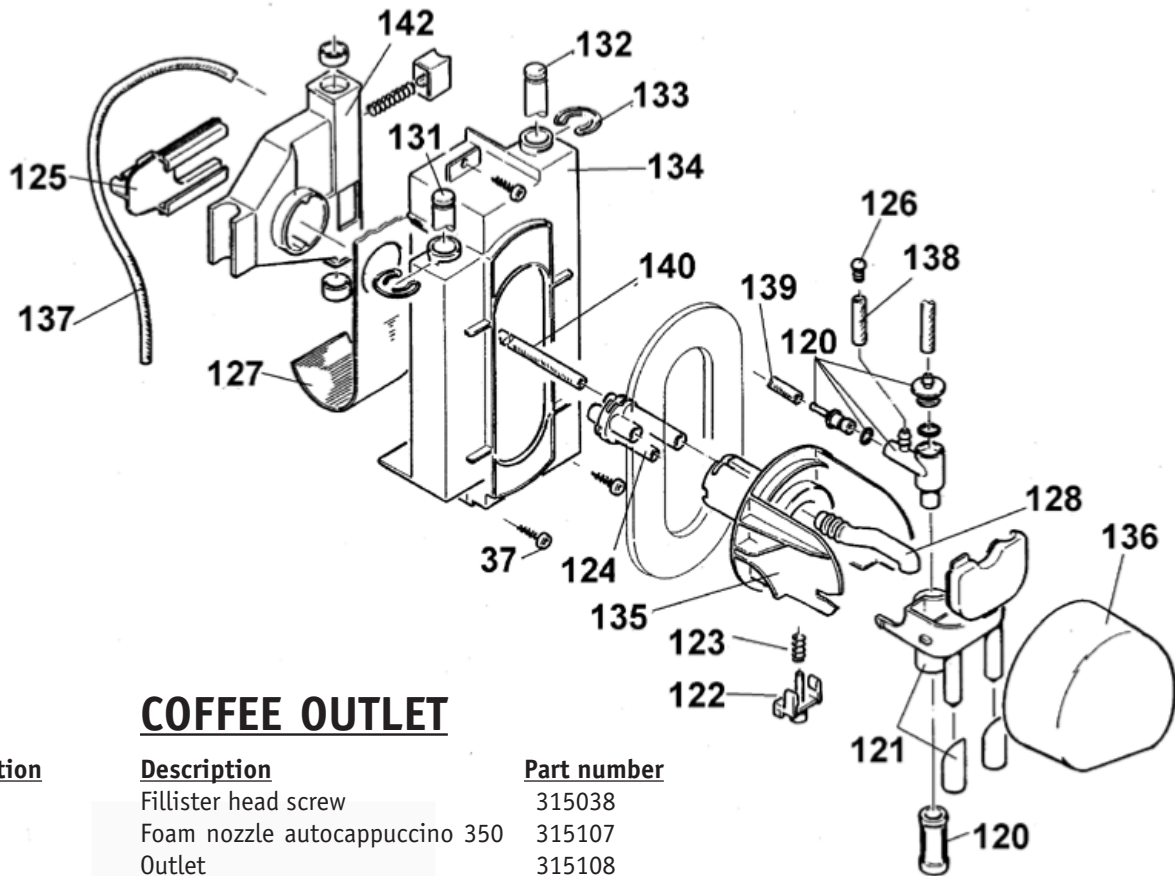

THERMAL BLOCK

10/13 11.99

Pos. #	Description	Part number	Pos. #	Description	Part number
71	Clamp	315066	229	Sensor thermoblock complete	315172
210	Teflon hose 4x2.5x160mm	315155	230	Fillister head screw M5x8	315173
211	Teflon hose 4x2.5x180mm	315156	231	Thermoblock 120V/1200W	315355
212	O-ring epdm 3.4x1.9 70 shore a	315157	232	Thermoblock 100V/1200W	315366
213	Coupler support black	315158	233	Thermoblock 120V/1200W	315356
214	Flange black	315159	234	Thermoblock 100V/1200W	315367
215	Teflon hose 4x2.5x115mm	315160	238	Fused-cord 184°C 120V brown UL	315359
218	Taptite screw M4x40	315161	239	Fused-cord 210°C 120V red UL	315360
219	Screw M4x8	315162			
220	Fuse clamp	315163			
221	Fused-cord 184°C brown	315164			
222	Screw M4x50	315165			
223	Omega sensor complete (Siemens)	315166			
224	Clamp to thermoblock head	315167			
225	Fused-cord 216°C red	315168			
226	Teflon hose 4x2.5x270mm	315169			
227	Thermoblock 2000 230V/1200W	315170			
228	Thermoblock 230V/1200W ass.	315171			

VALVE ASSEMBLY

OLD STYLE

<u>Position</u>	<u>Description</u>	<u>Part Number</u>
37	Fillister head screw	315036
71	Clamp	315066
141	Silicone hose 3 x 1.5 x 360mm	315126
180	Condensation tray	315139
181	Silicone hose 5 x 2 x 150mm	315140
182	Magnetic valve	315141
183	Teflon hose 4 x 2 x 37mm	315142
184	Teflon hose 4 x 2 x 130mm	315143
185	Teflon hose 4 x 2 x 100mm	315144
186	O-ring, silicone	315145
187	Sensor housing	315146
188	Magnetic valve	315147
226	Teflon hose 4 x 2.5 x 270mm	315169

11/13 11.99

NEW STYLE

<u>Position</u>	<u>Description</u>	<u>Part number</u>
37	Fillister head screw	315038
71	Clamp	315066
141	Silicone hose 3x1.5x360mm	315126
180	Condens tray	315139
181	Silicone hose 5x2x150mm	315140
182	Magnetic valve	315141
183	Teflon hose 4x2x37mm	315142
184	Teflon hose 4x2x130mm	315143
185	Teflon hose 4x2x100mm	315144
186	O-ring silicon 3.4x1.9 70sh re	315145
187	Sensor housing	315146
188	Magnetic valve	315147
226	Teflon hose 4x2.5x270mm	315169