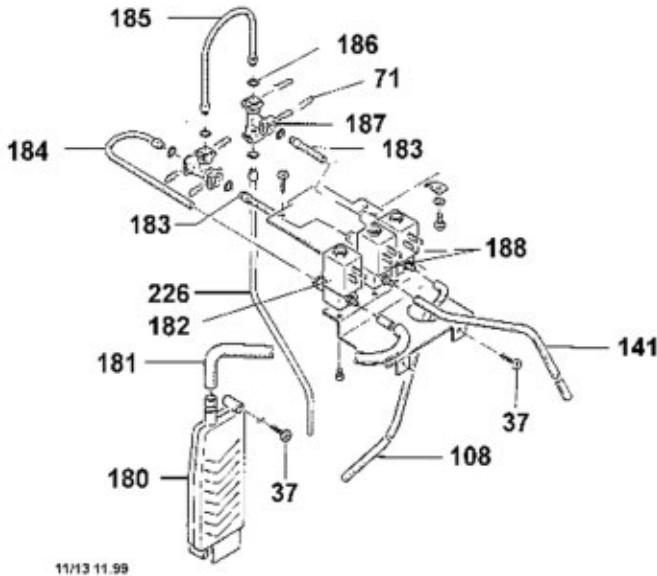

THERMAL BLOCK

10/13 11.99

Pos. #	Description	Part number	Pos. #	Description	Part number
71	Clamp	315066	229	Sensor thermoblock complete	315172
210	Teflon hose 4x2.5x160mm	315155	230	Fillister head screw M5x8	315173
211	Teflon hose 4x2.5x180mm	315156	231	Thermoblock 120V/1200W	315355
212	O-ring epdm 3.4x1.9 70 shore a	315157	232	Thermoblock 100V/1200W	315366
213	Coupler support black	315158	233	Thermoblock 120V/1200W	315356
214	Flange black	315159	234	Thermoblock 100V/1200W	315367
215	Teflon hose 4x2.5x115mm	315160	238	Fused-cord 184°C 120V brown UL	315359
218	Taptite screw M4x40	315161	239	Fused-cord 210°C 120V red UL	315360
219	Screw M4x8	315162			
220	Fuse clamp	315163			
221	Fused-cord 184°C brown	315164			
222	Screw M4x50	315165			
223	Omega sensor complete (Siemens)	315166			
224	Clamp to thermoblock head	315167			
225	Fused-cord 216°C red	315168			
226	Teflon hose 4x2.5x270mm	315169			
227	Thermoblock 2000 230V/1200W	315170			
228	Thermoblock 230V/1200W ass.	315171			

VALVE ASSEMBLY

OLD STYLE

<u>Position</u>	<u>Description</u>	<u>Part Number</u>
37	Fillister head screw	315036
71	Clamp	315066
141	Silicone hose 3 x 1.5 x 360mm	315126
180	Condensation tray	315139
181	Silicone hose 5 x 2 x 150mm	315140
182	Magnetic valve	315141
183	Teflon hose 4 x 2 x 37mm	315142
184	Teflon hose 4 x 2 x 130mm	315143
185	Teflon hose 4 x 2 x 100mm	315144
186	O-ring, silicone	315145
187	Sensor housing	315146
188	Magnetic valve	315147
226	Teflon hose 4 x 2.5 x 270mm	315169

11/13 11.99

NEW STYLE

<u>Position</u>	<u>Description</u>	<u>Part number</u>
37	Fillister head screw	315038
71	Clamp	315066
141	Silicone hose 3x1.5x360mm	315126
180	Condens tray	315139
181	Silicone hose 5x2x150mm	315140
182	Magnetic valve	315141
183	Teflon hose 4x2x37mm	315142
184	Teflon hose 4x2x130mm	315143
185	Teflon hose 4x2x100mm	315144
186	O-ring silicon 3.4x1.9 70sh re	315145
187	Sensor housing	315146
188	Magnetic valve	315147
226	Teflon hose 4x2.5x270mm	315169