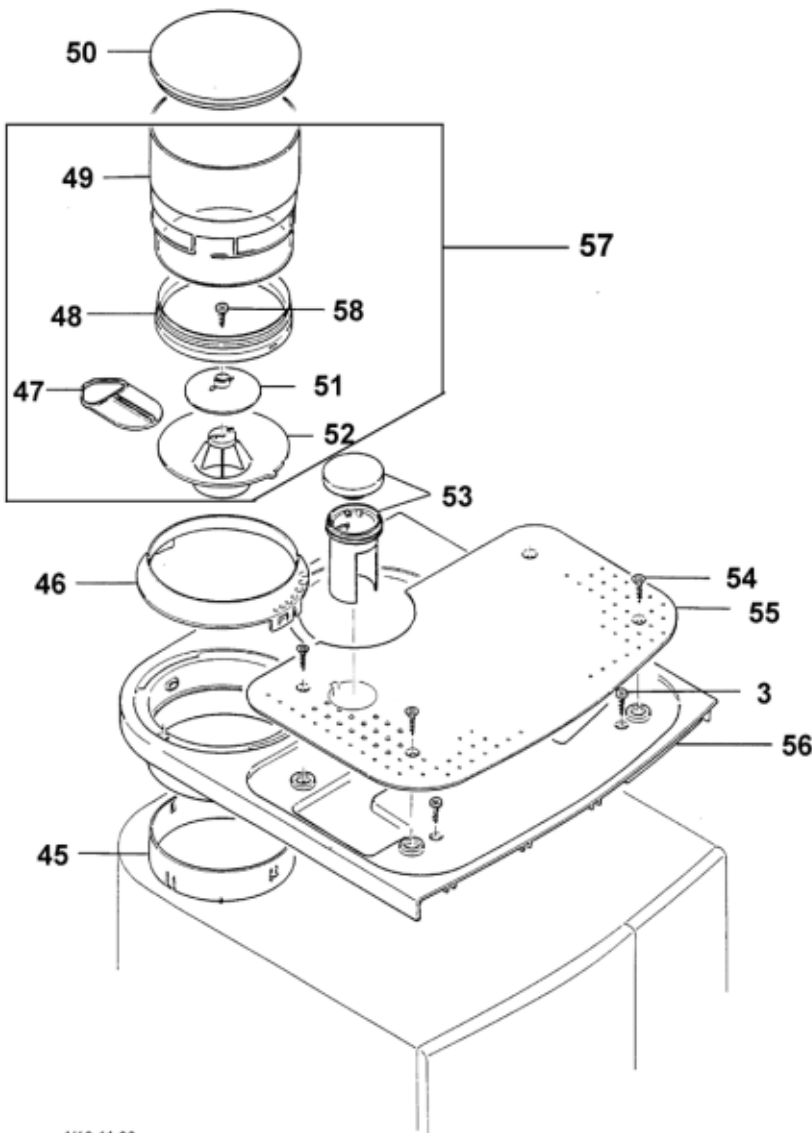

STRUCTURAL PARTS-INNER

Pos#	Description	Part number
30	Elastic pad d=4.75x15.9 black	315031
31	Foot	315032
32	Protective wall brew unit	315033
33	Reed sensor with cord 100mm	315034
34	Right side section blue	315035
35	Joint spindle	315036
36	Hinge black	315037
37	Fillister head screw	315038
38	Spring 72x10x0.8mm	315039
39	Spring nut 2.9	315040
40	Detection spring support	315041

PUMP/FLOWMETERS/TANK BASE

Pos#	Description	Part #
70	Membrane controller	315065
72	Pump 230V	315067
73	Thermostat 115C/10A	315068
74	clamp to thermostat	315069
75	Flowmeter FHKSC12R 90°	315070
76	Angled flange black	315071
77	Silicone hose 5x2x140	315072
78	Safety ring	315073
79	Sieve	315074
80	Tank base blue	315075
81	pump carrier version 2	315076
82	Pump 230V/50Hz/65W	315077
83	Silicone hose 5x2x120mm	315078
84	Valve cap	315079
85	Flowmeter	315080
86	Retaining ring starlock	315081
87	Inner distributing collar	315082
88	Flowmeter support black	315083
89	Pump support black	315084
90	O-ring epdm 3.69x1.78 70 shore	315085
210	Teflon hose 4x2.5x160mm	315155
211	Teflon hose 4x2.5x180mm	315156
2080	Tank base black	315282

BEAN CONTAINER

Pos. #	Description	Part number
3	Oval screw 3x16	31509
45	Bean container bolt black	315042
46	Regulating wheel black	315043
47	Bean container push button	315044
48	Bean container seal	315045
49	Bean container 250gr	315046
50	Bean container lid black	315047
51	Cover cap black	315048
52	Bottom transparent	315049
53	Funnel	315050
54	Taptite screw 3.5x12 Inox	315051
55	Cup support	315052
56	Shield blue	315053
57	Bean container 250gr ass.	315054
58	Pt-screw nom dia 35x10 torx t1	315055
2056	Shield black	315308
3056	Shield grey	315281