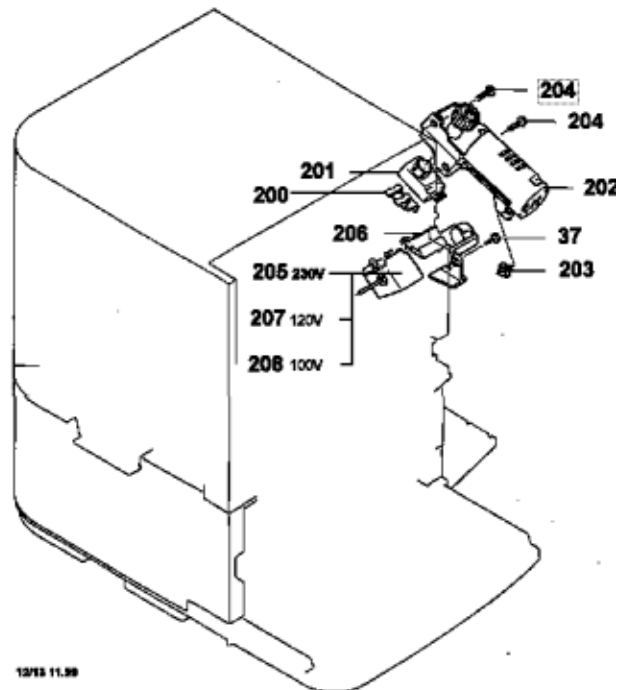

GEARED MOTOR/DRAINAGE

Pos. #	Description	Part number
37	Fillister head screw	315038
200	Clamp to encoder	315148
201	Encoder 97	315149
202	Geared motor 12V complete	315150
203	Bearing body black to drive	315151
204	Oval-headed screw M5x12	315152
205	Magnet drainage valve 230V	315153
206	Drainage valve support grey	315154
207	Magnet drainage valve 120V	315354
208	Magnet drainage valve 100V	315365