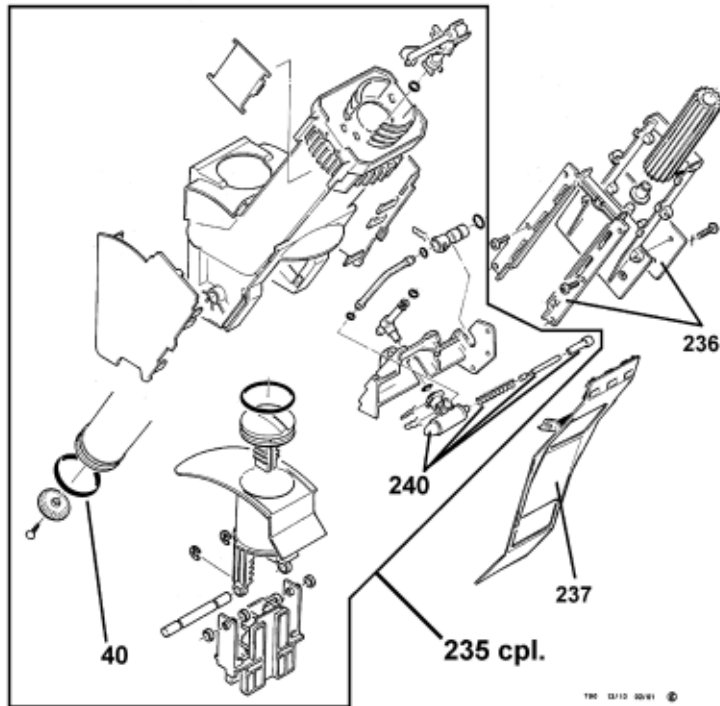

PARTS DIAGRAMS

ESI stocks a complete line of Franke parts.
 For parts order and inquiries, please contact the ESI parts department at 800-367-0235.

BREW UNIT

<u>Position</u>	<u>Description</u>	<u>Part number</u>
40	O-Ring Silicon 36,09 x 3,53	310382
235	Brew unit assembled	315174
236	Guide assembled (Aluminium)	315175
237	Used ground blade brown	315176
240	Drainvalve cpl.	315415

THERMAL BLOCK

10/13 11.99

Pos. #	Description	Part number	Pos. #	Description	Part number
71	Clamp	315066	229	Sensor thermoblock complete	315172
210	Teflon hose 4x2.5x160mm	315155	230	Fillister head screw M5x8	315173
211	Teflon hose 4x2.5x180mm	315156	231	Thermoblock 120V/1200W	315355
212	O-ring epdm 3.4x1.9 70 shore a	315157	232	Thermoblock 100V/1200W	315366
213	Coupler support black	315158	233	Thermoblock 120V/1200W	315356
214	Flange black	315159	234	Thermoblock 100V/1200W	315367
215	Teflon hose 4x2.5x115mm	315160	238	Fused-cord 184°C 120V brown UL	315359
218	Taptite screw M4x40	315161	239	Fused-cord 210°C 120V red UL	315360
219	Screw M4x8	315162			
220	Fuse clamp	315163			
221	Fused-cord 184°C brown	315164			
222	Screw M4x50	315165			
223	Omega sensor complete (Siemens)	315166			
224	Clamp to thermoblock head	315167			
225	Fused-cord 216°C red	315168			
226	Teflon hose 4x2.5x270mm	315169			
227	Thermoblock 2000 230V/1200W	315170			
228	Thermoblock 230V/1200W ass.	315171			

BEAN CONTAINER

Pos. #	Description	Part number
3	Oval screw 3x16	31509
45	Bean container bolt black	315042
46	Regulating wheel black	315043
47	Bean container push button	315044
48	Bean container seal	315045
49	Bean container 250gr	315046
50	Bean container lid black	315047
51	Cover cap black	315048
52	Bottom transparent	315049
53	Funnel	315050
54	Taptite screw 3.5x12 Inox	315051
55	Cup support	315052
56	Shield blue	315053
57	Bean container 250gr ass.	315054
58	Pt-screw nom dia 35x10 torx t1	315055
2056	Shield black	315308
3056	Shield grey	315281