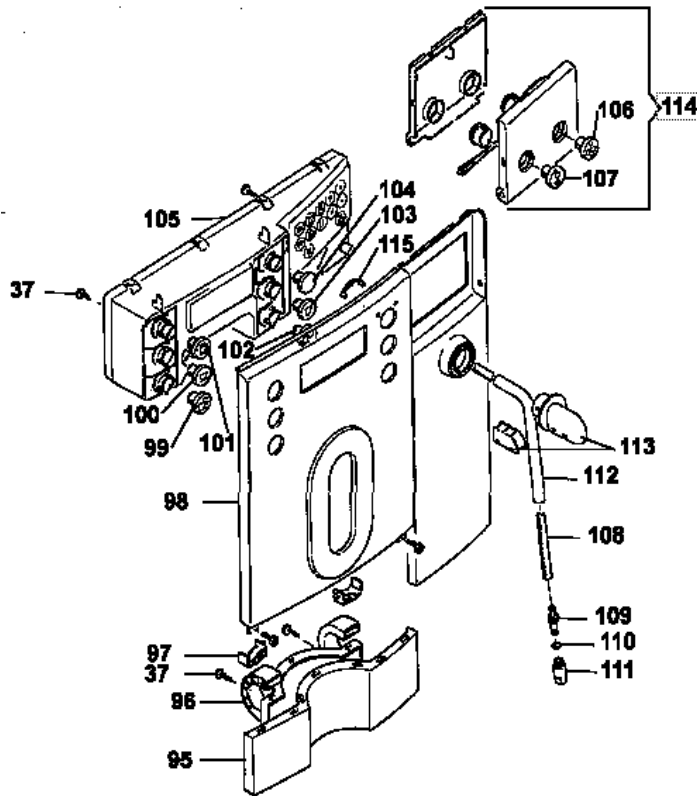

FRONT SHIELD-ELECTRONIC