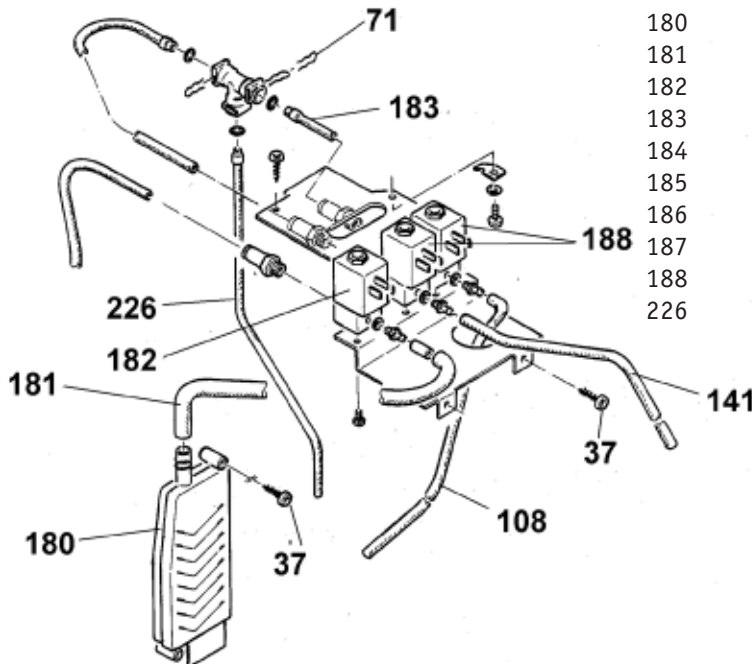

THERMAL BLOCK

10/13 11.99

Pos. #	Description	Part number	Pos. #	Description	Part number
71	Clamp	315066	229	Sensor thermoblock complete	315172
210	Teflon hose 4x2.5x160mm	315155	230	Fillister head screw M5x8	315173
211	Teflon hose 4x2.5x180mm	315156	231	Thermoblock 120V/1200W	315355
212	O-ring epdm 3.4x1.9 70 shore a	315157	232	Thermoblock 100V/1200W	315366
213	Coupler support black	315158	233	Thermoblock 120V/1200W	315356
214	Flange black	315159	234	Thermoblock 100V/1200W	315367
215	Teflon hose 4x2.5x115mm	315160	238	Fused-cord 184°C 120V brown UL	315359
218	Taptite screw M4x40	315161	239	Fused-cord 210°C 120V red UL	315360
219	Screw M4x8	315162			
220	Fuse clamp	315163			
221	Fused-cord 184°C brown	315164			
222	Screw M4x50	315165			
223	Omega sensor complete (Siemens)	315166			
224	Clamp to thermoblock head	315167			
225	Fused-cord 216°C red	315168			
226	Teflon hose 4x2.5x270mm	315169			
227	Thermoblock 2000 230V/1200W	315170			
228	Thermoblock 230V/1200W ass.	315171			

VALVE ASSEMBLY

OLD STYLE

<u>Position</u>	<u>Description</u>	<u>Part Number</u>
37	Fillister head screw	315036
71	Clamp	315066
141	Silicone hose 3 x 1.5 x 360mm	315126
180	Condensation tray	315139
181	Silicone hose 5 x 2 x 150mm	315140
182	Magnetic valve	315141
183	Teflon hose 4 x 2 x 37mm	315142
184	Teflon hose 4 x 2 x 130mm	315143
185	Teflon hose 4 x 2 x 100mm	315144
186	O-ring, silicone	315145
187	Sensor housing	315146
188	Magnetic valve	315147
226	Teflon hose 4 x 2.5 x 270mm	315169

11/13 11.99

NEW STYLE

<u>Position</u>	<u>Description</u>	<u>Part number</u>
37	Fillister head screw	315038
71	Clamp	315066
141	Silicone hose 3x1.5x360mm	315126
180	Condens tray	315139
181	Silicone hose 5x2x150mm	315140
182	Magnetic valve	315141
183	Teflon hose 4x2x37mm	315142
184	Teflon hose 4x2x130mm	315143
185	Teflon hose 4x2x100mm	315144
186	O-ring silicon 3.4x1.9 70sh re	315145
187	Sensor housing	315146
188	Magnetic valve	315147
226	Teflon hose 4x2.5x270mm	315169